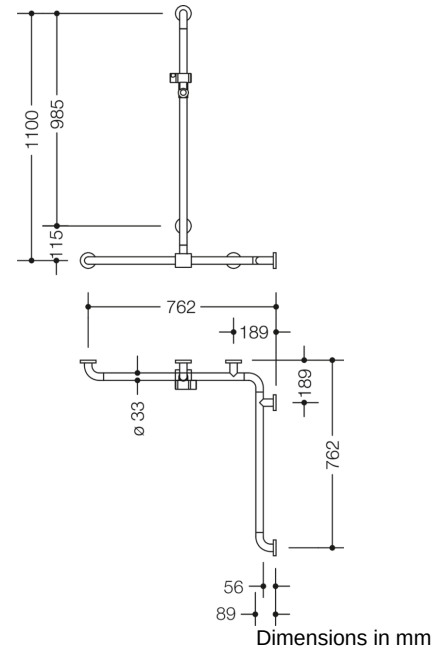

Similar picture

Properties

Shower, Bath handrail with sliding shower rail incl. hand shower and shower hose from the 801 series consisting of:

- Rails arranged vertically and horizontally, Rods connected at right angles with steel fixing rosettes and shower holder
 - With vertical rail with shower head holder that can be moved to the side (for installation)
 - Used in the shower and bathtub area to hold onto and for support
 - Vertical length 1100 mm , horizontal lengths (corner mounting) 762 mm each
 - Depth 89 mm , Clearance to the wall 56 mm , Rod diameter 33 mm, Rosette diameter 70 mm
 - Shower head holder can be continuously tilted and, after pulling or pushing a large lever, its height can be adjusted
 - Conical adapter on shower head holder makes it easier to hook in the shower head
 - With continuous, corrosion-resistant steel core
 - Wall mounting with wall-specific mounting material and HEWI rosettes
 - Can be mounted on the right and left side
 - tested up to 200 kg when used with HEWI fixing material
 - Recommended maximum weight of the user: 150 kg
 - made of high-gloss polyamide in HEWI colour 99 (pure white)
- and
- 1-jet hand shower with plastic shower hose, colour white
 - Hand shower with soft-clean anti-limescale knobs
 - Beam type: Rain
 - Shower head diameter: 105 mm
 - Pimples and ring made of light grey plastic
 - Flow rate at 3 bar: 14 l/min
 - Flushable dirt trap sieve
 - Connection thread G 1/2, Connection size: DN 15
 - Hose length 1600 mm
 - kink-protected

- Swivel cone prevents the shower hose from twisting
- Metal swivel cone/metal knurl, chrome-plated
- Hand shower tested according to KTW and W270
- Shower hose tested in accordance with EN 1113 and KTW
- Please note when using with suspended seats: Compatibility check required.
- A detailed list of the possible combinations of grab rails, Angled rails and shower handrails with matching hanging seats can be found in our online catalogue in the download area of the respective product.