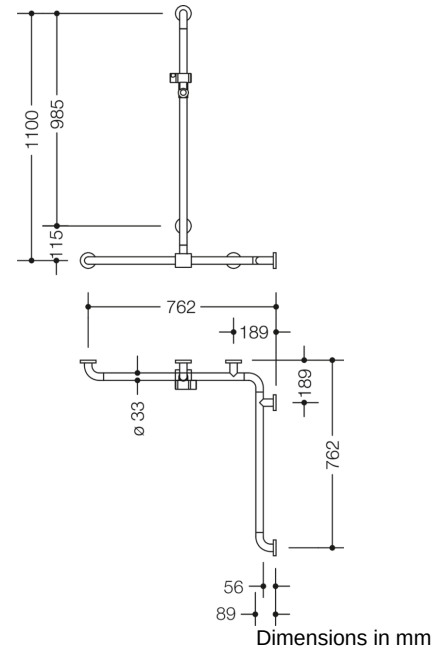

### Properties

Shower, Bath handrail with sliding shower rail incl. hand shower and shower hose from the 801 series consisting of:

- Rails arranged vertically and horizontally, Rods connected at right angles with steel fixing rosettes and shower holder
  - With vertical rail with shower head holder that can be moved to the side (for installation)
  - Used in the shower and bathtub area to hold onto and for support
  - Vertical length 1100 mm , horizontal lengths (corner mounting) 762 mm each
  - Depth 89 mm , Clearance to the wall 56 mm , Rod diameter 33 mm, Rosette diameter 70 mm
  - Shower head holder can be continuously tilted and, after pulling or pushing a large lever, its height can be adjusted
  - Conical adapter on shower head holder makes it easier to hook in the shower head
  - With continuous, corrosion-resistant steel core
  - Wall mounting with wall-specific mounting material and HEWI rosettes
  - Can be mounted on the right and left side
  - tested up to 200 kg when used with HEWI fixing material
  - Recommended maximum weight of the user: 150 kg
  - made of high-gloss polyamide in HEWI colour 99 (pure white)
- and
- 1-jet hand shower with plastic shower hose, colour white
  - Hand shower with soft-clean anti-limescale knobs
  - Beam type: Rain
  - Shower head diameter: 105 mm
  - Pimples and ring made of light grey plastic
  - Flow rate at 3 bar: 14 l/min
  - Flushable dirt trap sieve
  - Connection thread G 1/2, Connection size: DN 15
  - Hose length 2000 mm
  - kink-protected