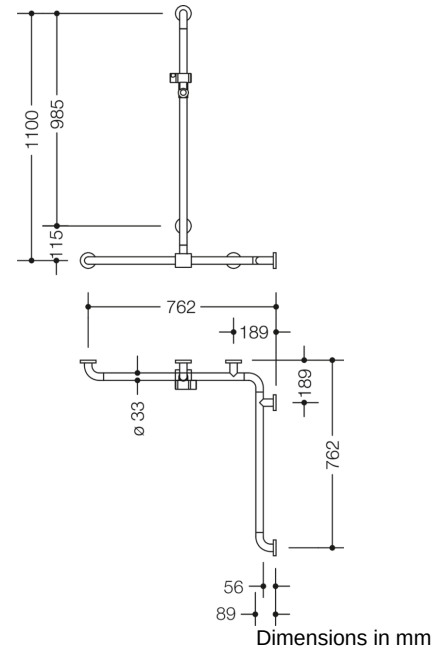

Similar picture

Properties

Shower and bathtub handrail with adjustable shower head rail incl. shower head and shower hose of the 801 range consisting of:

- shower and bathtub handrail with adjustable shower head rail
- vertically and horizontally arranged rails connected at right angles with fixing roses made of synthetic material and shower head holder
- with shower head rail that can be pushed vertically to the side (for mounting)
- serves in the shower and bathtub area for holding and supporting
- vertical length 1100 mm, horizontal lengths (corner mounting) 762 mm
- 91 mm deep, clear distance to the wall 58 mm, rail diameter 33 mm, rose diameter 70 mm
- suitable for shower heads from various manufacturers
- the shower head holder can be infinitely inclined and its height can be adjusted after pulling or pressing a large-surface lever
- conical holder on the shower head holder makes it easy to hook in the shower head
- with an metal core and stainless steel-reinforced end bends
- mounted to the wall with wall-specific fixing material and roses from HEWI
- can be mounted on the left and right side
- made of high-gloss polyamide in HEWI colour 99

and

- 1-jet shower head with shower hose made of synthetic material, colour white
- shower head with soft-clean anti-limescale pimples
- jet type: Rain
- diameter shower head: 105 mm
- pimples and ring made of light grey synthetic material
- flow rate at 3 bar: 14 l/min
- rinsable dirt collection sieve
- connection thread G 1/2, connection size: DN 15
- hose length 2000 mm
- kink-protected