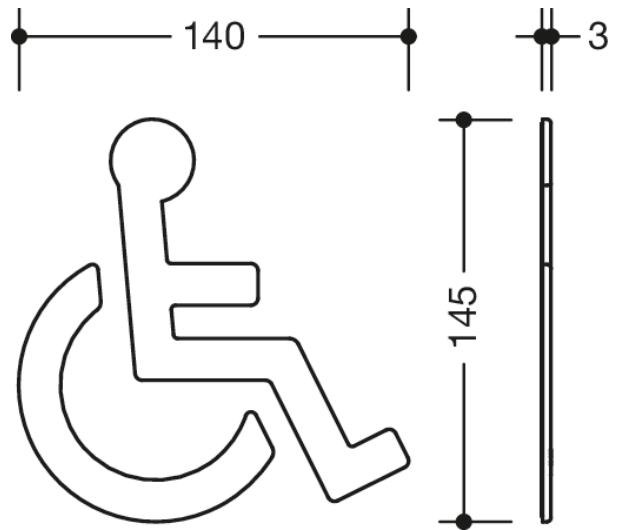

Similar picture

Dimensions in mm

Properties

Symbol, accessibility

- self-adhesive
- 145 mm high, 140 mm wide and 3 mm thick
- made of high-quality polyamide
- according to HEWI colour chart

Awards

Colours / Surfaces