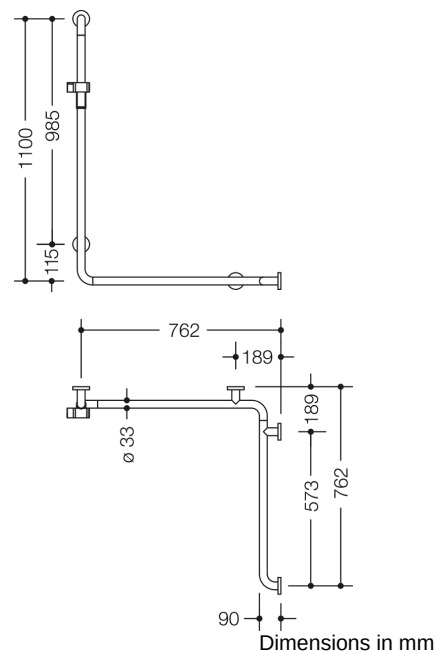

Similar picture

Properties

Shower, Bath handrail with shower rail from the 805 Classic series

- Version right
- Rails arranged vertically and horizontally, Rods connected at right angles with steel fixing rosettes and shower holder
- Used in the shower and bathtub area to hold onto and for support
- Vertical length 1100 mm , Horizontal lengths 762 mm
- Depth 90 mm , Clearance to the wall 57 mm , Rod diameter 33 mm , Tube thickness 2 mm , Rosette diameter 70 mm
- Suitable for hand showers from various manufacturers
- Shower head holder can be continuously tilted and, after pulling or pushing a large lever, its height can be adjusted
- Conical adapter on shower head holder makes it easier to hook in the shower head
- Wall mounting with wall-specific mounting material and HEWI rosettes
- tested up to 200 kg when used with HEWI fixing material
- Recommended maximum weight of the user: 150 kg
- Made from high-quality stainless steel, Matt ground surface
- Shower holder made of high-gloss polyamide in HEWI colours 90 (deep black), 92 (anthracite grey), 98 (signal white) or 99 (pure white)
- Please note when using with suspended seats: Compatibility check required.
- A detailed list of the possible combinations of grab rails, Angled rails and shower handrails with matching hanging seats can be found in our online catalogue in the download area of the respective product.

Colours / Surfaces

	99 (pure white)
	98 (signal white)
	92 (anthracite grey)
	90 (jet black)