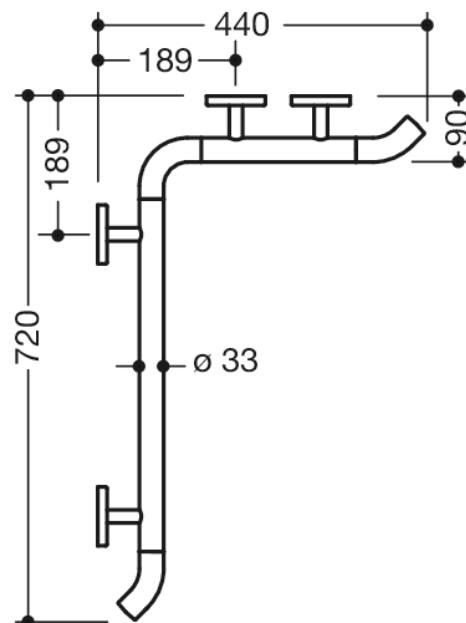

Similar picture

Dimensions in mm

### Properties

Shower, WARM TOUCH bath handrail

- horizontally arranged, rods connected at right angles
- with 45° end bends pointing towards the wall
- Made from high-quality chrome-optic coated polyamide with a warm feel
- With continuous, corrosion-resistant steel core
- Horizontal lengths 720 mm and 440 mm
- Depth 90 mm , Rod diameter 33 mm
- Wall connection with filigree supports straight to the wall (diameter 18 mm) and flat rosettes
- Rosette diameter 80 mm, cap height 13 mm
- Simple installation thanks to individually mountable fastening plates made of high-quality stainless steel for attaching the shower tray., Bath handrail
- including corrosion-free HEWI fixing material
- Please note when using with suspended seats: Compatibility check required.
- tested up to 200 kg when used with HEWI fixing material
- Recommended maximum weight of the user: 150 kg
- A detailed list of the possible combinations of grab rails, Angled rails and shower handrails with matching hanging seats can be found in our online catalogue in the download area of the respective product.