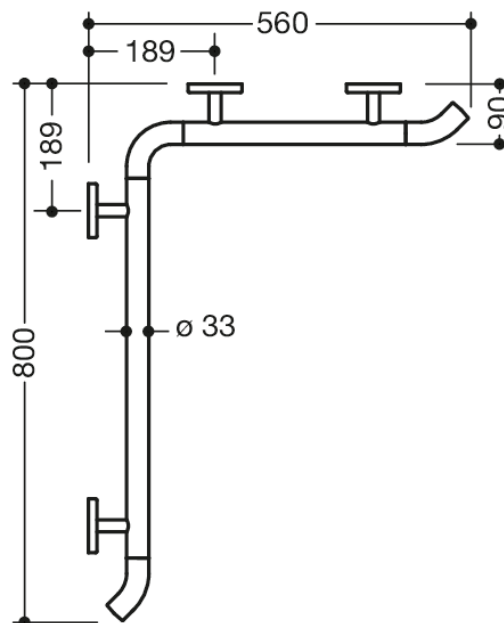

Similar picture

Dimensions in mm

Properties

Shower, WARM TOUCH bath handrail

- horizontally arranged, rods connected at right angles
- with 45° end bends pointing towards the wall
- Made from high-quality chrome-optic coated polyamide with a warm feel
- With continuous, corrosion-resistant steel core
- Horizontal lengths 800 mm and 560 mm
- Depth 90 mm , Rod diameter 33 mm
- Wall connection with filigree supports straight to the wall (diameter 18 mm) and flat rosettes
- Rosette diameter 80 mm, cap height 13 mm
- Simple installation thanks to individually mountable fastening plates made of high-quality stainless steel for attaching the shower tray., Bath handrail
- including corrosion-free HEWI fixing material
- Please note when using with suspended seats: Compatibility check required.
- tested up to 200 kg when used with HEWI fixing material
- Recommended maximum weight of the user: 150 kg
- A detailed list of the possible combinations of grab rails, Angled rails and shower handrails with matching hanging seats can be found in our online catalogue in the download area of the respective product.