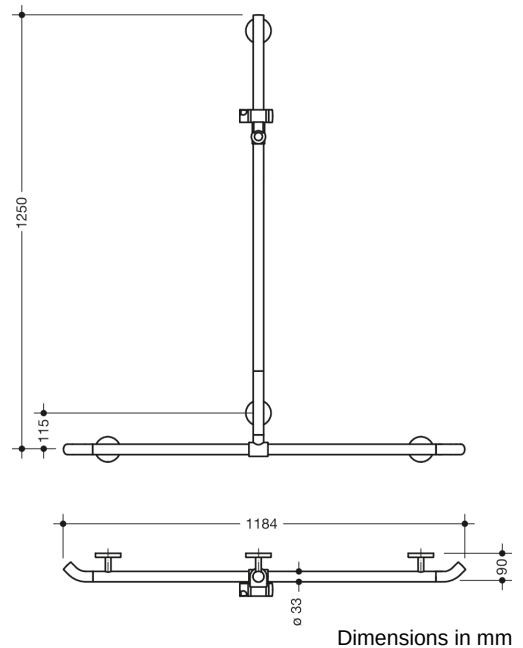

### Properties

Shower, Bath handrail with WARM TOUCH shower rail

- Rails arranged vertically and horizontally, Rods connected at right angles with shower head holder
- with 45° end bends pointing towards the wall
- With vertical rail with shower head holder that can be moved to the side (for installation)
- Made from high-quality chrome-optic coated polyamide with a warm feel
- Shower holder made of high-quality polyamide in HEWI colour 98 (signal white)
- With continuous, corrosion-resistant steel core
- Vertical length 1250 mm, Horizontal length 1184 mm
- Depth 90 mm , Rod diameter 33 mm
- Wall connection with filigree supports straight to the wall (diameter 18 mm) and flat rosettes
- Rosette diameter 80 mm, cap height 13 mm
- Shower head holder can be continuously tilted and, after pulling or pushing a large lever, its height can be adjusted
- Conical adapter on shower head holder makes it easier to hook in the shower head
- Suitable for hand showers from various manufacturers
- Simple installation thanks to individually mountable fastening plates made of high-quality stainless steel for attaching the shower tray., Bath handrail
- including corrosion-free HEWI fixing material
- Please note when using with suspended seats: Compatibility check required.
- tested up to 200 kg when used with HEWI fixing material
- Recommended maximum weight of the user: 150 kg
- A detailed list of the possible combinations of grab rails, Angled rails and shower handrails with matching hanging seats can be found in our online catalogue in the download area of the respective product.