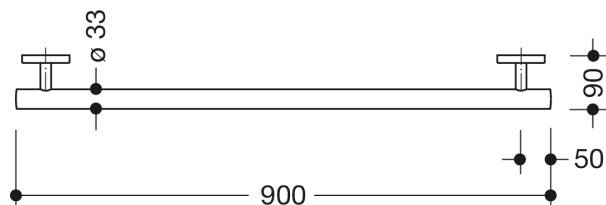

Similar picture

Dimensions in mm

### WARM TOUCH grab rail

- Straight bar with uprights and rosettes moulded to the wall
- Used for holding and supporting
- Made from high-quality chrome-optic coated polyamide with a warm feel
- With continuous, corrosion-resistant steel core
- Outer dimension 900 mm, Rod diameter 33 mm, 90 mm deep
- Wall connection with filigree supports straight to the wall (diameter 18 mm) and flat rosettes
- Rosette diameter 80 mm, cap height 13 mm
- Simple installation thanks to individually mountable fastening plates made of high-quality stainless steel for attaching the grab rail
- including corrosion-free HEWI fixing material
- Please note when using with suspended seats: Compatibility check required.
- tested up to 200 kg when used with HEWI fixing material
- Recommended maximum weight of the user: 150 kg
- A detailed list of the possible combinations of grab rails, Angled rails and shower handrails with matching hanging seats can be found in our online catalogue in the download area of the respective product.