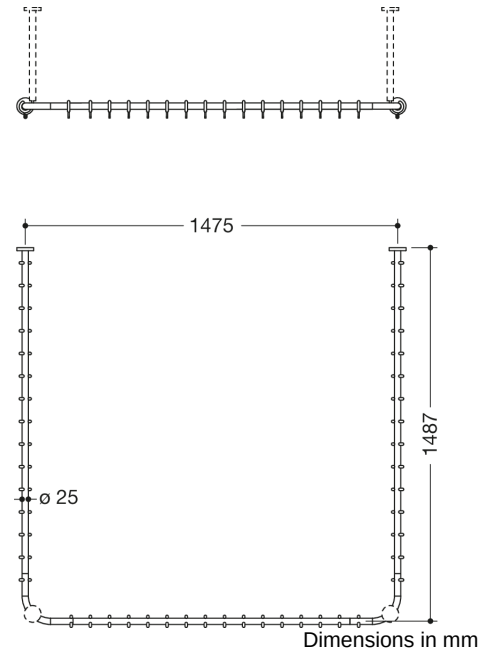

### Properties

Curtain rail, System 900

- horizontally arranged rails connected at right-angles in U-shape, with curtain rings
- made of high-quality stainless steel, satin
- for shower tray 1500 x 1500 mm
- fixing spacing 1487 x 1475 x 1487 mm
- with 46 curtain rings made of white POM
- recommended curtain width 2 x 3000 mm
- rail diameter 25 mm, rose diameter 70 mm
- can be shortened at the ends on site to 320 mm
- fixing onto wall and ceiling with roses, ceiling hangers required (max. 600 mm long)
- including non-corrosive and tested HEWI fixing material and sealing tape for sealing the drilling points