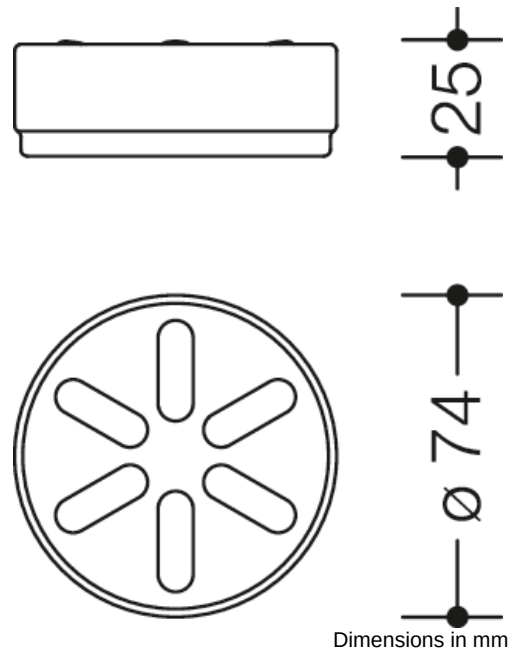

Similar picture

Dimensions in mm

Properties

Range 477 Small soap dish insert

- round soap dish insert made of glass with star-shaped nodules
- suitable as insert for small holder (477.00.100)
- 25 mm high and 74 mm diameter
- made of glass opaque white