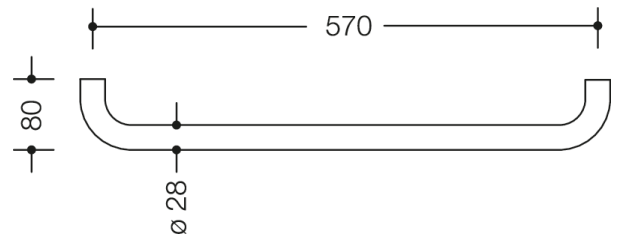

Similar picture

Dimensions in mm

### Properties

Range 477 Bath towel rail

- rail with right-angled ends without fixing roses
- for hanging up bath towels and pieces of clothing
- for wall mounting
- including non-corrosive HEWI fixing material
- 570 mm wide (centre-to-centre), 80 mm deep and 28 mm in diameter
- made of high-quality polyamide according to HEWI colour chart