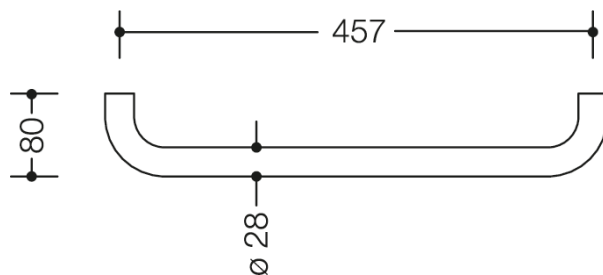

Similar picture

Dimensions in mm

### Properties

Range 477 Bath towel rail

- rail with right-angled ends without fixing roses
- for hanging up bath towels and pieces of clothing
- for wall mounting
- 457 mm wide (centre-to-centre), 80 mm deep, 28 mm in diameter
- made of high-quality polyamide according to HEWI colour chart

### Colours / Surfaces

|  |                   |  |                      |  |                  |  |                     |
|--|-------------------|--|----------------------|--|------------------|--|---------------------|
|  | 99 (pure white)   |  | 92 (anthracite grey) |  | 74 (apple green) |  | 36 (coral)          |
|  | 98 (signal white) |  | 90 (jet black)       |  | 72 (may green)   |  | 33 (ruby red)       |
|  | 97 (light grey)   |  | 86 (sand)            |  | 55 (aqua blue)   |  | 24 (orange)         |
|  | 95 (stone grey)   |  | 84 (umber)           |  | 50 (steel blue)  |  | 18 (mustard yellow) |