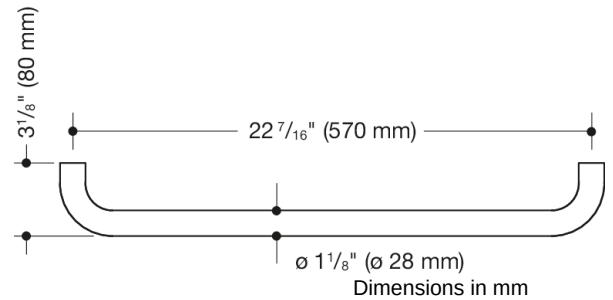

### Properties

Towel holder (USA) from Range 477

- rod curved at right-angles at the ends without fixing roses
- for hanging bath towels and other laundry items
- for wall-mounting
- with corrosion-protected steel core
- includes non-corroding HEWI fixing material
- 22 7/16 inch (570 mm) wide (c to c), 3 1/8 inch (80 mm) deep, 1 1/8 inch (28 mm) in diameter
- made from high-grade synthetic material in the HEWI colors 99 (pure white), 95 (stone gray), 92 (anthracite gray), 90 (jet black), 86 (sand), 84 (umber) and 33 (ruby red)