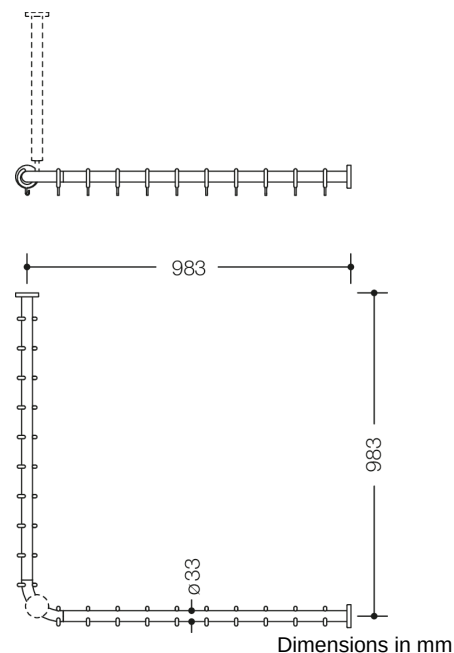

Similar picture

Properties

Range 801 Shower curtain rail

- horizontal rails joined to form a right angle and fitted with curtain rings
- for installing a shower curtain
- with metal core
- fixing with roses to wall and ceiling, ceiling support required
- with 20 curtain rings
- for shower tray 1000 x 1000 mm (centre-to-centre 983 x 983 mm), rail diameter 33 mm, rose diameter 70 mm
- length at rose ends can be shortened on site up to 220 mm
- made of high-quality polyamide according to HEWI colour chart