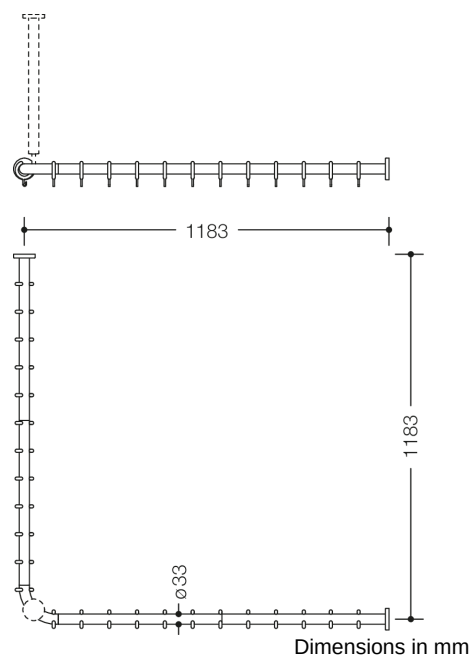

Similar picture

Properties

Range 801 Shower curtain rail

- horizontal rails joined to form a right angle and fitted with curtain rings
- for installing a shower curtain
- with metal core
- fixing with roses to wall and ceiling, ceiling support required
- with 24 curtain rings
- for shower tray 1200 x 1200 mm (centre-to-centre 1183 x 1183 mm), rail diameter 33 mm, rose diameter 70 mm
- the rose ends can be shortened up to 220 mm on site
- made of high-quality polyamide according to HEWI colour chart