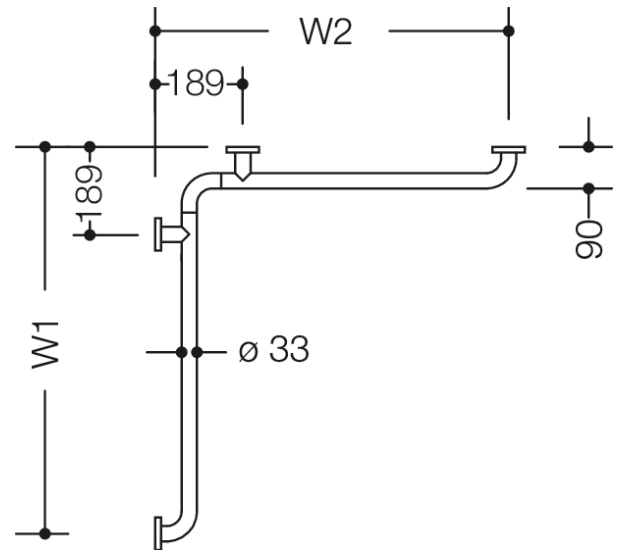

Similar picture

Dimensions in mm

Properties

Range 805 Classic Shower grab rail

- horizontal rails joined at right-angle and fitted with fixing roses
- horizontal lengths made-to-measure from 475 mm to 1800 mm
- 90 mm deep, bar diameter 33 mm, tube thickness 2 mm, rose diameter 70 mm
- additional support required for lengths above 1200 mm as spacings between supports may not exceed 850 mm
- for wall mounting with special HEWI fixing materials and roses
- made of high-quality stainless steel, satin surface finish
- Please note when using with hanging seats: Compatibility check required.
- A detailed list of possible combinations of hand rails, L-shaped rails and shower handrails with matching hanging seats can be found in our online catalogue in the download area of the respective product.