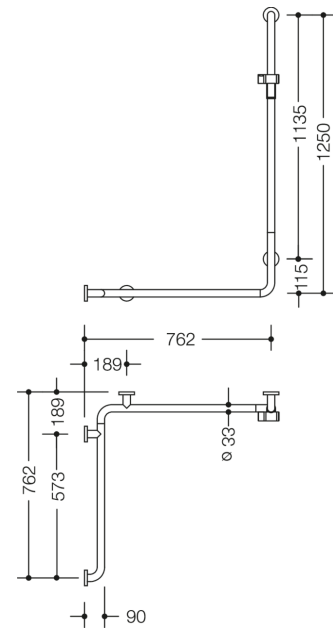

Similar picture

Dimensions in mm

Properties

Shower, Bath handrail with shower rail from the 805 Classic series

- left-hand version
- Rails arranged vertically and horizontally, Rods connected at right angles with steel fixing rosettes and shower holder
- Used in the shower and bathtub area to hold onto and for support
- Vertical length 1250 mm , Horizontal lengths 762 mm
- Depth 90 mm , Clearance to the wall 57 mm , Rod diameter 33 mm, Tube thickness 2 mm, Rosette diameter 70 mm
- Suitable for hand showers from various manufacturers
- Shower head holder can be continuously tilted and, after pulling or pushing a large lever, its height can be adjusted
- Conical adapter on shower head holder makes it easier to hook in the shower head
- Wall mounting with wall-specific mounting material and HEWI rosettes
- tested up to 200 kg when used with HEWI fixing material
- Recommended maximum weight of the user: 150 kg
- Made from high-quality stainless steel, Matt ground surface
- Shower holder made of high-gloss polyamide in HEWI colours 90 (deep black), 92 (anthracite grey), 98 (signal white) or 99 (pure white)
- Please note when using with suspended seats: Compatibility check required.
- A detailed list of the possible combinations of grab rails, Angled rails and shower handrails with matching hanging seats can be found in our online catalogue in the download area of the respective product.

Colours / Surfaces

	99 (pure white)
	98 (signal white)
	92 (anthracite grey)
	90 (jet black)