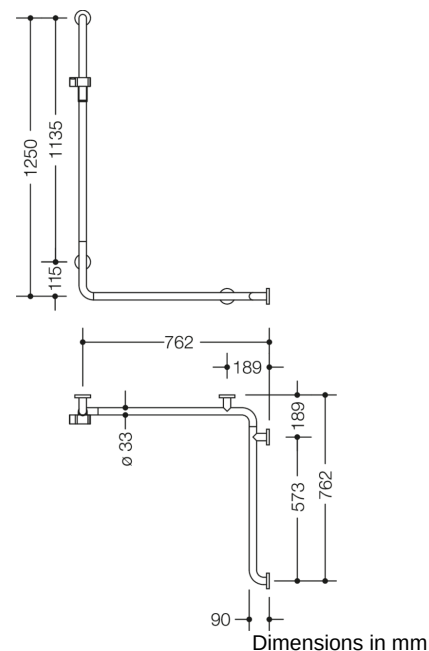

Similar picture

Properties

Shower, Bath handrail with shower rail from the 805 Classic series

- Version right
- Rails arranged vertically and horizontally, Rods connected at right angles with steel fixing rosettes and shower holder
- Used in the shower and bathtub area to hold onto and for support
- Vertical length 1250 mm , Horizontal lengths 762 mm
- Depth 90 mm , Clearance to the wall 57 mm , Rod diameter 33 mm, Tube thickness 2 mm, Rosette diameter 70 mm
- Suitable for hand showers from various manufacturers
- Shower head holder can be continuously tilted and, after pulling or pushing a large lever, its height can be adjusted
- Conical adapter on shower head holder makes it easier to hook in the shower head
- Wall mounting with wall-specific mounting material and HEWI rosettes
- tested up to 200 kg when used with HEWI fixing material
- Recommended maximum weight of the user: 150 kg
- Made from high-quality stainless steel, Matt ground surface
- Shower holder made of high-gloss polyamide in HEWI colours 90 (deep black), 92 (anthracite grey), 98 (signal white) or 99 (pure white)
- Please note when using with suspended seats: Compatibility check required.
- A detailed list of the possible combinations of grab rails, Angled rails and shower handrails with matching hanging seats can be found in our online catalogue in the download area of the respective product.

Colours / Surfaces

	99 (pure white)
	98 (signal white)
	92 (anthracite grey)
	90 (jet black)