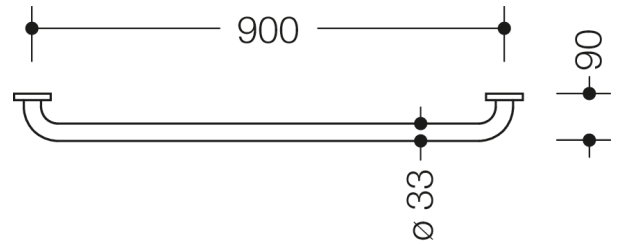

Similar picture

Dimensions in mm

#### Range 805 Support rail

- rail with right-angled ends and fixing roses
- for holding on to and providing support
- for wall mounting with special HEWI fixing materials and roses
- centre-to-centre 900 mm
- bar diameter 33 mm, tube thickness 2 mm, rose diameter 70 mm
- made of high-quality stainless steel, satin surface finish
- Please note when using with hanging seats: Compatibility check required.
- A detailed list of possible combinations of hand rails, L-shaped rails and shower handrails with matching hanging seats can be found in our online catalogue in the download area of the respective product.