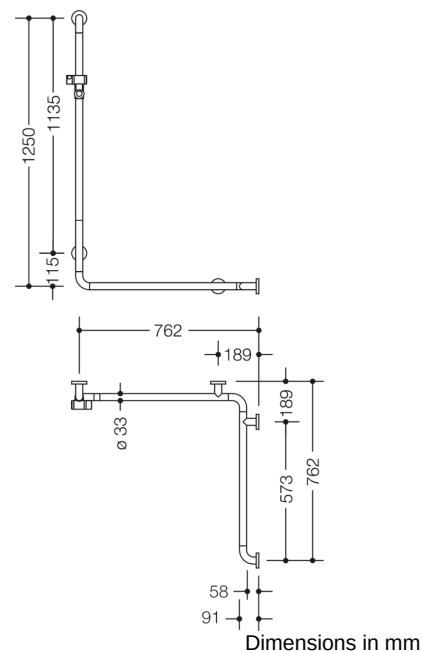

Similar picture

Properties

Range 801 Rail with vertical support bar and shower head holder

- vertically and horizontally arranged, rails connected at right-angles with fixing roses made of synthetic material and shower head holder
- vertical length 1250 mm, horizontal lengths 762 mm, 91 mm deep
- bar diameter 33 mm, rose diameter 70 mm
- suitable for shower heads of various manufacturers
- shower head holder can be continuously tilted and, after pulling or pushing a large lever, its height can be adjusted
- conical adapter on shower head holder makes it easier to hook in the handheld shower head
- for wall mounting with special HEWI fixing materials and roses
- can be mounted in left hand or right hand position
- made of high-quality polyamide according to HEWI colour chart
- with continuous core made of corrosion-proof steel and metal with stainless steel reinforced end bends
- Please note when using with hanging seats: Compatibility check required.
- A detailed list of possible combinations of hand rails, L-shaped rails and shower handrails with matching hanging seats can be found in our online catalogue in the download area of the respective product.