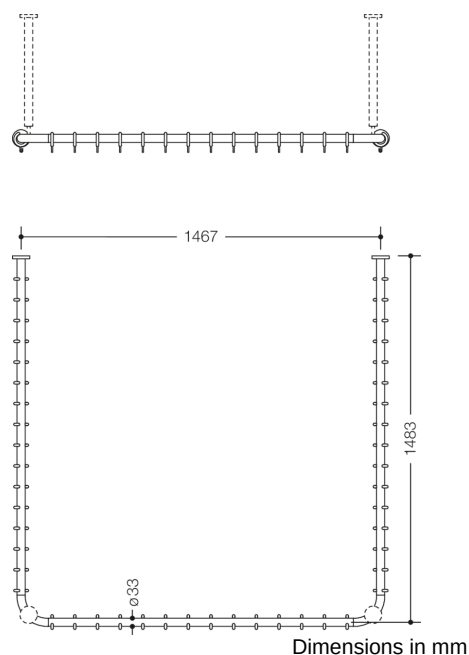

### Properties

Range 801 Shower curtain rail

- horizontally arranged rails connected at right-angles in U-shape, with curtain rings
- for installing a shower curtain
- with metal core
- fixing with roses to wall and ceiling, ceiling support required, max. 600 mm long
- can be shortened at the roses on site
- with 46 curtain rings
- 1500 x 1500 x 1500 mm long, rail diameter 33 mm, rose diameter 70 mm
- made of high-quality polyamide according to HEWI colour chart

### Colours / Surfaces

	99 (pure white)		92 (anthracite grey)		55 (aqua blue)
	98 (signal white)		90 (jet black)		50 (steel blue)
	97 (light grey)		86 (sand)		33 (ruby red)
	95 (stone grey)		84 (umber)		18 (mustard yellow)