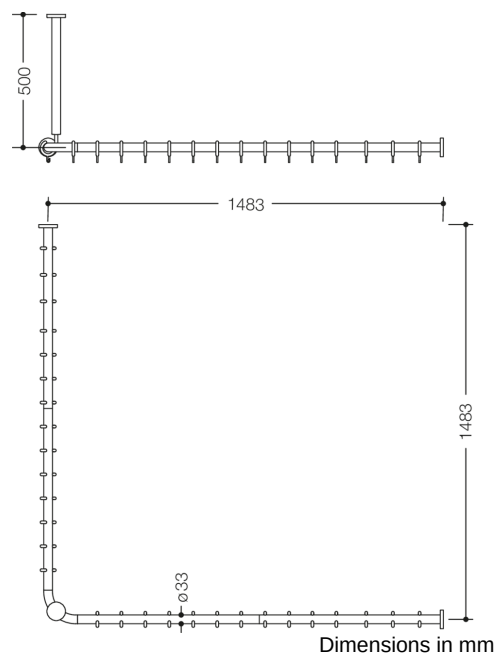

Similar picture

Properties

Range 801 Shower curtain rail with ceiling support

- vertically and horizontally arranged rails connected at right-angles, with curtain rings
- for installing a shower curtain
- mounted on the wall and ceiling using non-corrosive HEWI fixing materials and roses
- curtain rail for shower tray 1500 x 1500 mm, centre-to-centre dimension 1483 x 1483 mm, can be shortened at the ends on site to 220 mm minimum
- ceiling support 500 mm long, length can be adjusted by 10 mm and can be shortened at the rose by a maximum of 100 mm
- rail diameter 33 mm
- with 28 curtain rings
- made of high-quality matt polyamide in HEWI colours 99 (pure white), 98 (signal white), 97 (light grey), 95 (stone grey) and 92 (anthracite grey)
- with metal core