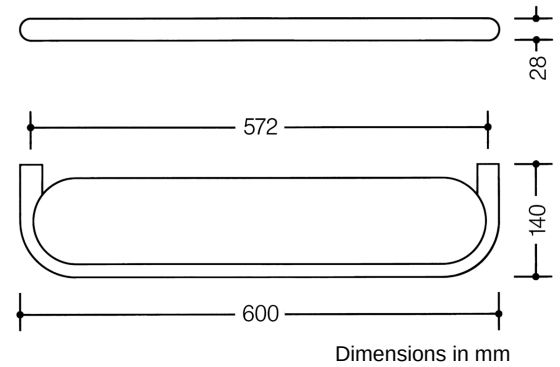

### Properties

Range 801 Shelf with transparent synthetic material shelf

- shelf with surrounding edge and base made of transparent synthetic material
- 600 mm wide, 28 mm high and 140 mm deep, plate synthetic material 572 mm wide
- frame made of high-quality polyamide and according to HEWI colour chart
- shelf made of transparent, matt white synthetic material

### Colours / Surfaces

	99 (pure white)		92 (anthracite grey)		74 (apple green)		36 (coral)
	98 (signal white)		90 (jet black)		72 (may green)		33 (ruby red)
	97 (light grey)		86 (sand)		55 (aqua blue)		24 (orange)
	95 (stone grey)		84 (umber)		50 (steel blue)		18 (mustard yellow)