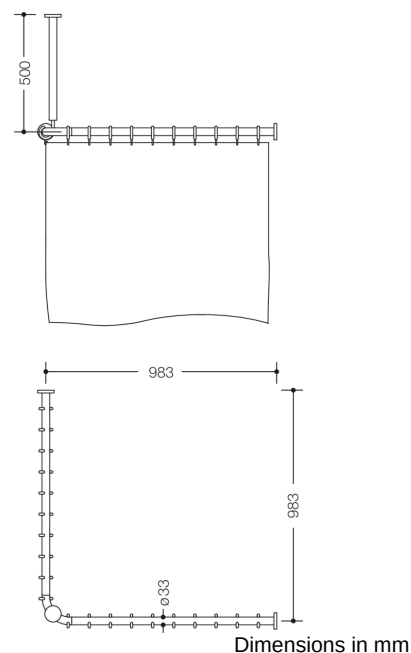

Similar picture

Properties

Range 801 Shower curtain rail with ceiling support and shower curtain

- vertically and horizontally arranged rails connected at right-angles, with curtain rings and shower curtain
- mounted on the wall and ceiling using non-corrosive HEWI fixing materials and roses
- curtain rail for shower tray 1000 x 1000 mm, centre-to-centre dimension 983 x 983 mm, can be shortened at the ends on site to 220 mm minimum
- ceiling support 500 mm long, length can be adjusted by 10 mm and can be shortened at the rose by a maximum of 100 mm
- rail diameter 33 mm
- with 20 curtain rings
- made of high-quality polyamide according to HEWI colour chart
- with metal core
- shower curtain made of 100% Polyester, with stainless steel rolled hem at the bottom and punched stainless steel eyelets at the top, shower-proof, washable at 30°C
- curtain width 3000 mm, curtain height 2000 mm