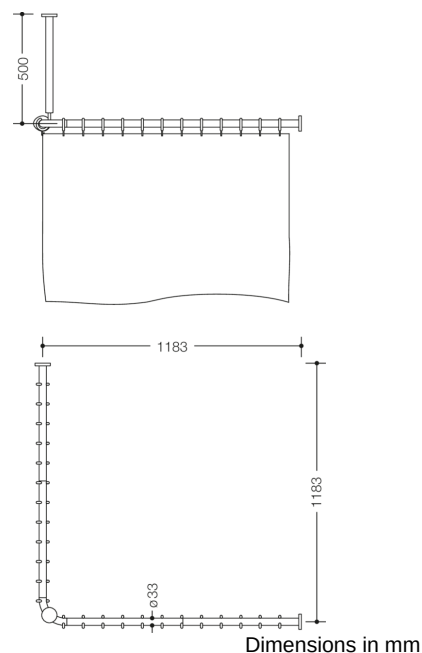

Similar picture

Properties

Range 801 Shower curtain rail with ceiling support and shower curtain

- vertically and horizontally arranged rails connected at right-angles, with curtain rings and shower curtain
- mounted on the wall and ceiling using non-corrosive HEWI fixing materials and roses
- curtain rail for shower tray 1200 x 1200 mm, centre-to-centre dimension 1183 x 1183 mm, can be shortened at the ends on site to 220 mm minimum
- ceiling support 500 mm long, length can be adjusted by 10 mm and can be shortened at the rose by a maximum of 100 mm
- rail diameter 33 mm
- with 24 curtain rings
- made of high-quality polyamide according to HEWI colour chart
- with metal core
- shower curtain made of 100% Polyester, with stainless steel rolled hem at the bottom and punched stainless steel eyelets at the top, shower-proof, washable at 30°C
- curtain width 3500 mm, curtain height 2000 mm