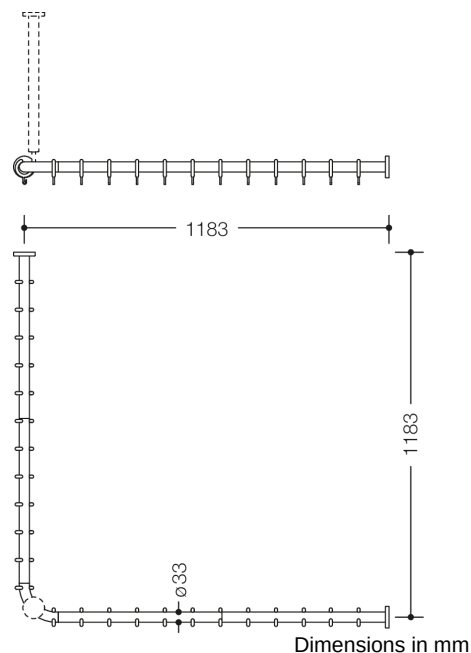

### Properties

Range 801 Shower curtain rail

- horizontal rails joined to form a right angle and fitted with curtain rings
- for installing a shower curtain
- with metal core
- fixing with roses to wall and ceiling, ceiling support required
- with 24 curtain rings
- for shower tray 1200 x 1200 mm (centre-to-centre 1183 x 1183 mm), rail diameter 33 mm, rose diameter 70 mm
- the rose ends can be shortened up to 220 mm on site
- made of high-quality matt polyamide in HEWI colours 99 (pure white), 98 (signal white), 97 (light grey), 95 (stone grey) and 92 (anthracite grey)