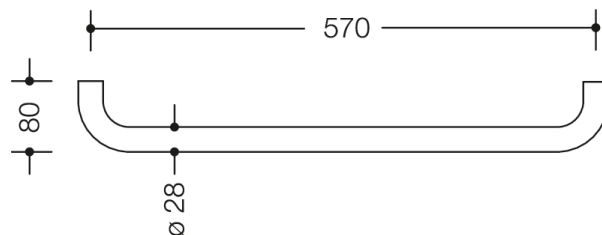

Similar picture

Dimensions in mm

Properties

Range 477 Bath towel rail

- rail with right-angled ends without fixing roses
- for hanging up bath towels and pieces of clothing
- for wall mounting
- including non-corrosive HEWI fixing material
- 570 mm wide (centre-to-centre), 80 mm deep and 28 mm in diameter
- made of high-quality polyamide according to HEWI colour chart