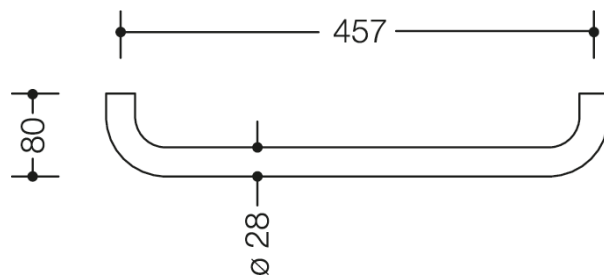

Similar picture

Dimensions in mm

Properties

Range 477 Bath towel rail

- rail with right-angled ends without fixing roses
- for hanging up bath towels and pieces of clothing
- for wall mounting
- 457 mm wide (centre-to-centre), 80 mm deep, 28 mm in diameter
- made of high-quality polyamide according to HEWI colour chart