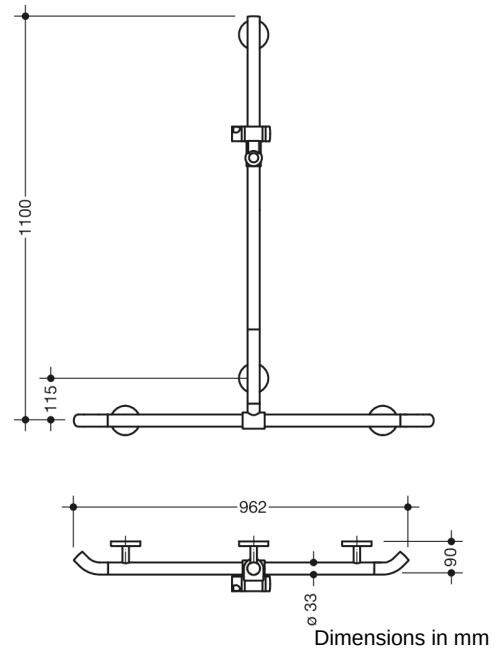

Similar picture

Properties

Shower, Bath handrail with WARM TOUCH shower rail

- Rails arranged vertically and horizontally, Rods connected at right angles with shower head holder
- with 45° end bends pointing towards the wall
- With vertical rail with shower head holder that can be moved to the side (for installation)
- Made from high-quality chrome-optic coated polyamide with a warm feel
- Shower holder made of high-quality polyamide in HEWI colour 98 (signal white)
- With continuous, corrosion-resistant steel core
- Vertical length 1100 mm, Horizontal length 962 mm
- Depth 90 mm , Rod diameter 33 mm
- Wall connection with filigree supports straight to the wall (diameter 18 mm) and flat rosettes
- Rosette diameter 80 mm, cap height 13 mm
- Shower head holder can be continuously tilted and, after pulling or pushing a large lever, its height can be adjusted
- Conical adapter on shower head holder makes it easier to hook in the shower head
- Suitable for hand showers from various manufacturers
- Simple installation thanks to individually mountable fastening plates made of high-quality stainless steel for attaching the shower tray., Bath handrail
- including corrosion-free HEWI fixing material
- Please note when using with suspended seats: Compatibility check required.
- tested up to 200 kg when used with HEWI fixing material
- Recommended maximum weight of the user: 150 kg
- A detailed list of the possible combinations of grab rails, Angled rails and shower handrails with matching hanging seats can be found in our online catalogue in the download area of the respective product.