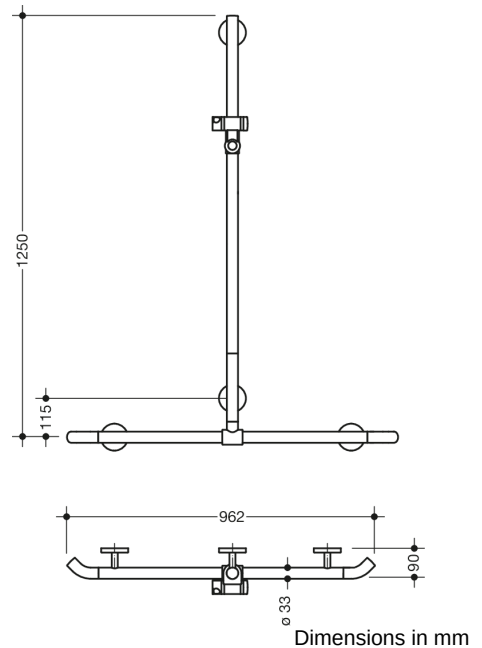

## Properties

Shower, Bath handrail with WARM TOUCH shower rail

- Rails arranged vertically and horizontally, Rods connected at right angles with shower head holder
- with 45° end bends pointing towards the wall
- With vertical rail with shower head holder that can be moved to the side (for installation)
- Made from high-quality chrome-optic coated polyamide with a warm feel
- Shower holder made of high-quality polyamide in HEWI colour 98 (signal white)
- With continuous, corrosion-resistant steel core
- Vertical length 1250 mm, Horizontal length 962 mm
- Depth 90 mm , Rod diameter 33 mm
- Wall connection with filigree supports straight to the wall (diameter 18 mm) and flat rosettes
- Rosette diameter 80 mm, cap height 13 mm
- Shower head holder can be continuously tilted and, after pulling or pushing a large lever, its height can be adjusted
- Conical adapter on shower head holder makes it easier to hook in the shower head
- Suitable for hand showers from various manufacturers
- Simple installation thanks to individually mountable fastening plates made of high-quality stainless steel for attaching the shower tray., Bath handrail
- including corrosion-free HEWI fixing material
- Please note when using with suspended seats: Compatibility check required.
- tested up to 200 kg when used with HEWI fixing material
- Recommended maximum weight of the user: 150 kg
- A detailed list of the possible combinations of grab rails, Angled rails and shower handrails with matching hanging seats can be found in our online catalogue in the download area of the respective product.