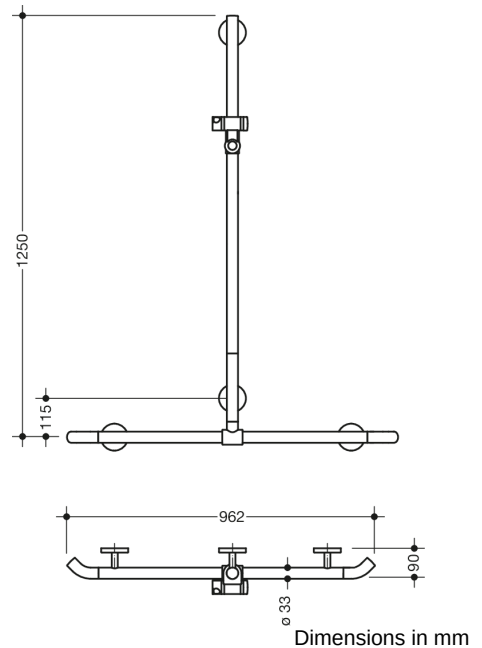

## Properties

Shower, Bath handrail with WARM TOUCH shower rail

- Rails arranged vertically and horizontally, Rods connected at right angles with shower head holder
- with 45° end bends pointing towards the wall
- With vertical rail with shower head holder that can be moved to the side (for installation)
- Made from high-quality chrome-optic coated polyamide with a warm feel
- Shower holder made of high-quality polyamide in HEWI colour 92 (anthracite grey)
- With continuous, corrosion-resistant steel core
- Vertical length 1250 mm, Horizontal length 962 mm
- Depth 90 mm , Rod diameter 33 mm
- Wall connection with filigree supports straight to the wall (diameter 18 mm) and flat rosettes
- Rosette diameter 80 mm, cap height 13 mm
- Shower head holder can be continuously tilted and, after pulling or pushing a large lever, its height can be adjusted
- Conical adapter on shower head holder makes it easier to hook in the shower head
- Suitable for hand showers from various manufacturers
- Simple installation thanks to individually mountable fastening plates made of high-quality stainless steel for attaching the shower tray., Bath handrail
- including corrosion-free HEWI fixing material
- Please note when using with suspended seats: Compatibility check required.
- tested up to 200 kg when used with HEWI fixing material
- Recommended maximum weight of the user: 150 kg
- A detailed list of the possible combinations of grab rails, Angled rails and shower handrails with matching hanging seats can be found in our online catalogue in the download area of the respective product.