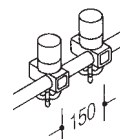

HEWI movable hooks must be ordered separately, as they are not included in the scope of delivery.

**Graduated dimensions for cloakroom rails with fixed hooks without pictogram-holder**

Item number	33.7010.6V	33.7010.6H	33.7010.7V	33.7010.7H
Hook distance	150 mm			
Places	a (mm)			
2	450			
3	600			
4	750			
5	900			
6	1050			
7	1200			
8	1350			
9	1500			
10	1650			
11	1800			
12	1950			
13	2100			
14	2250			
15	2400			
16	2550			
17	2700			
18	2850			
19	3000			
20	3150			
21	3300			
22	3450			
23	3600			
24	3750			
25	3900			

Other lengths on request.

**MATERIAL | COLOURS**

**Polyamide**

**EXPLANATION**

Mounting clearance a (in mm) + 70 mm is equivalent to the required length of the cloakroom rail including roses (see drawing above).

Depending on the centre distance delivery includes additional supports.

**Graduated dimensions for cloakroom rails with fixed hooks and pictogram-holders**

Item number	<b>33.7310.6HP</b>	<b>33.7310.P8</b>	<b>33.7310.PB8</b>	<b>33.7410.PB8</b>
Hook distance	150 mm	150 mm	150 mm	200 mm
Places	a (mm)	a (mm)	a (mm)	a (mm)
2	450	326	326	376
3	600	476	476	576
4	750	626	626	776
5	900	776	776	976
6	1050	926	926	1176
7	1200	1076	1076	1376
8	1350	1226	1226	1576
9	1500	1376	1376	1776
10	1650	1526	1526	1976
11	1800	1676	1676	2176
12	1950	1826	1826	2376
13	2100	1976	1976	2576
14	2250	2126	2126	2776
15	2400	2276	2276	2976
16	2550	2426	2426	3176
17	2700	2576	2576	3376
18	2850	2726	2726	3576
19	3000	2876	2876	3776
20	3150	3026	3026	3976
21	3300	3176	3176	4176
22	3450	3326	3326	4376
23	3600	3476	3476	4576
24	3750	3626	3626	4776
25	3900	3776	3776	4976