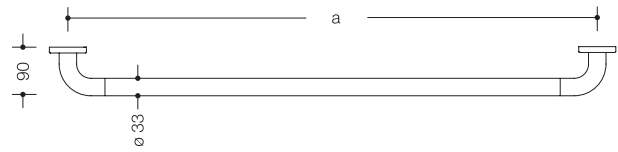

Item number

Dimensions in mm / Specification

33.7010

**HEWI Cloakroom rail**

- rail system ø 33 mm
- polyamide with corrosion resistant steel core
- pre-mounted with stainless steel roses ø 70 mm, for wall mounting
- supplied without mounting screws and plugs

**Graduated dimensions for cloakroom rails without hooks/with movable hooks**

Item number	33.7010
a (mm)	
300-599	
600-1099	
1100-1599	
1600-2099	
2100-2599	
2600-3099	
3100-3599	
3600-4099	

**Please note:**

HEWI movable hooks must be ordered separately, as they are not included in the scope of delivery.

**Graduated dimensions for cloakroom rails with fixed hooks without pictogram-holder**

Item number	33.7010.6V	33.7010.6H	33.7010.7V	33.7010.7H
Hook distance	150 mm			
Places	a (mm)			
2	450			
3	600			
4	750			
5	900			
6	1050			
7	1200			
8	1350			
9	1500			
10	1650			
11	1800			
12	1950			
13	2100			
14	2250			
15	2400			
16	2550			
17	2700			
18	2850			
19	3000			
20	3150			
21	3300			
22	3450			
23	3600			
24	3750			
25	3900			