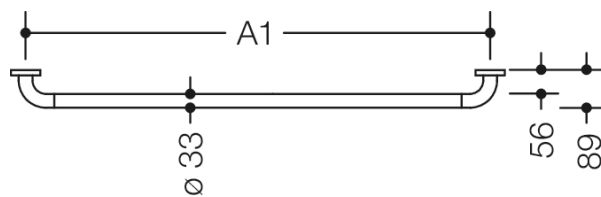

Similar picture

Dimensions in mm

Properties

Range 801 Support rail

- rail with right-angled bends at the ends and steel fixing roses
- for holding on to and providing support
- with continuous, corrosion resistant steel core
- for wall mounting with special HEWI fixing materials and roses
- centre-to-centre made-to-measure from 220 mm to 1100 mm
- bar diameter 33 mm, rose diameter 70 mm
- made of high-quality polyamide in HEWI colour 98 (signal white), with active antimicrobial microsilver
- Please note when using with hanging seats: Compatibility check required.
- A detailed list of possible combinations of hand rails, L-shaped rails and shower handrails with matching hanging seats can be found in our online catalogue in the download area of the respective product.

Awards

Colours / Surfaces

98 (signal white)