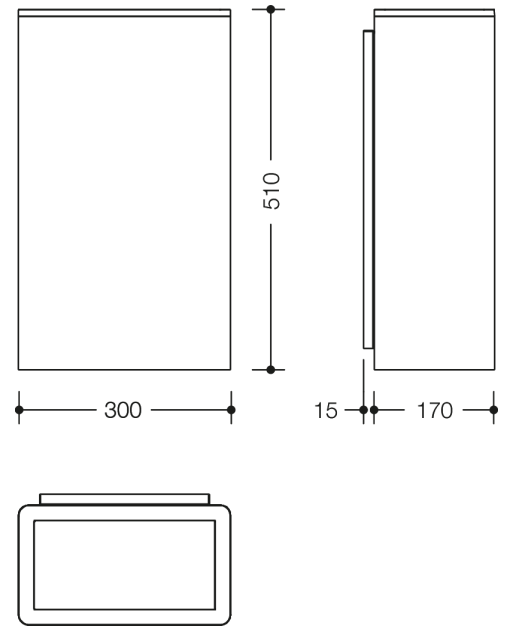

Similar picture

Dimensions in mm

### Properties

Range 805 Wastepaper bin

- cubic body with recessed wall base
- serves as waste bin for used paper towels
- capacity approx. 25 l
- concealed, integrated bag holder
- 300 mm wide, 510 mm high and 170 mm deep, wall-mounted base 15 mm deep
- for wall mounting
- made of high-quality stainless steel, satin surface finish
- opening made of high-quality polyamide in HEWI 90 (jet black), 92 (anthracite grey), 98 (signal white) or 99 (pure white)

### Colours / Surfaces

	99 (pure white)
	98 (signal white)
	92 (anthracite grey)
	90 (jet black)