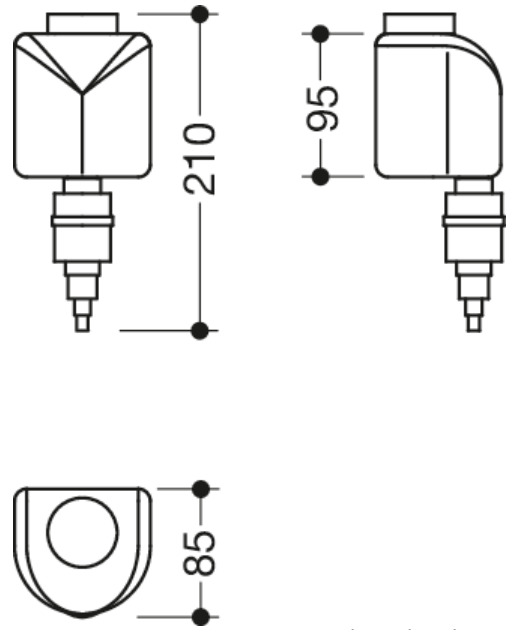

Similar picture

Dimensions in mm

Properties

HEWI soap tank and foam pump

- used to hold standard foam soap
- inner container for free filling, Capacity 500ml
- batteries (AA 1.5 V x 4) not included in the delivery