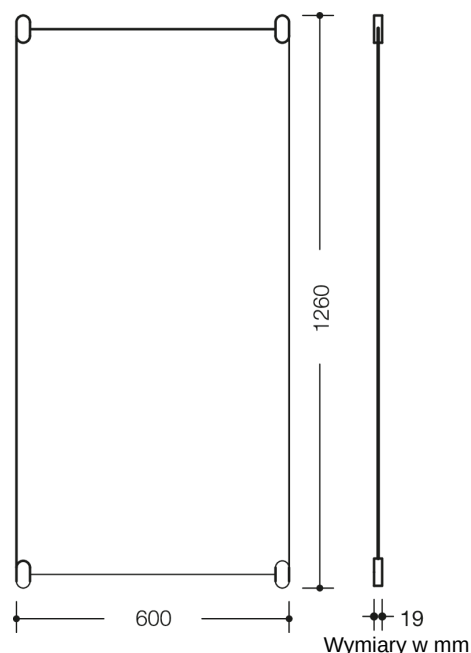

Podobne zdjęcie

Właściwości

Range 801 Plate glass mirror

- rectangular plate glass mirror with polished edges
- is held in place on the wall with four flat mirror clips
- copper-plated back and protected by double paint coating
- 600 mm wide, 1200 mm high and 6 mm thick
- inclusive mirror clips 1260 mm high
- mirror clips 30 mm wide, 60 mm high and 18 mm deep
- mirror made of plate glass, mirror clips made of high-quality matt polyamide in HEWI colours 99 (pure white), 98 (signal white), 97 (light grey), 95 (stone grey) and 92 (anthracite grey)
- fulfils the DIN 18040, ÖNORM B1600/1601 and SIA 500 requirements

Wyróżnienia

Kolory / Powierzchnie

	99 (czysta biel)
	98 (sygnał biały)
	97 (jasnoszary)
	95 (szary kamień)

 92 (szary antracytowy)