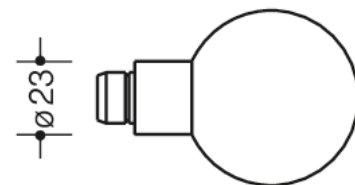

—  $\varnothing$  55 —

— 71 —

Podobne zdjęcie

Wymiary w mm

### Właściwości

Knob half fitting

with fixed knob in polyamide-steel composite (steel core knob with steel parts) for screwing without spindle connection to the lock nut, solid coloured high-quality matt polyamide, button model 123.23PBR, diameter 55 mm, height 71 mm with neck diameter of 23 mm.

Concealed, non-loosening screwed joint with rose 315... 72 x 31 mm, 10.5 mm high.