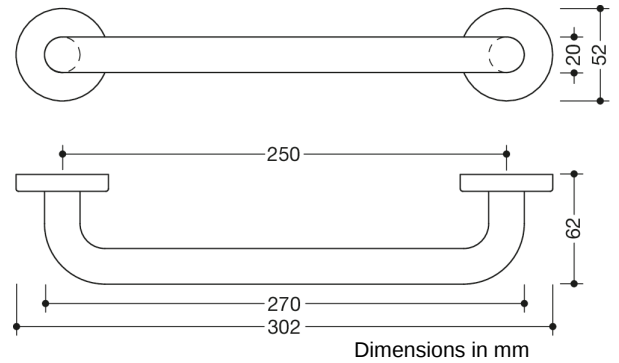

### Properties

Furniture handle design 111

made of through-dyed polyamide, 20 mm diameter, centre-to-centre 250 mm.

straight handle with curved ends, with straight support posts