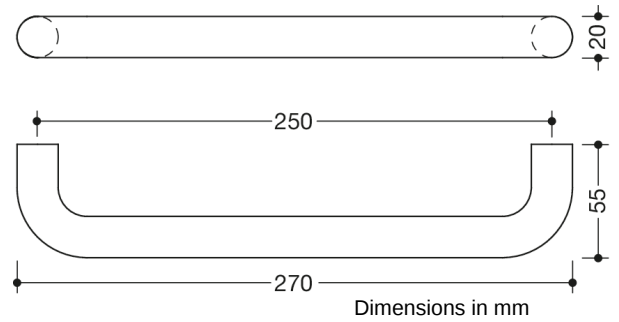

Similar picture

Properties

Furniture handle design 111

made of through-dyed polyamide, 20 mm diameter, centre-to-centre 250 mm.

straight handle with curved ends, with straight support posts

Colours / Surfaces