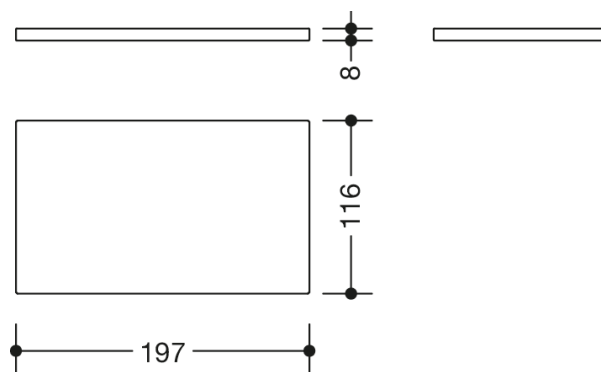

Similar picture

Dimensions in mm

Properties

Range 477 Crystal glass shelf

- plate glass made of clear glass for insertion into the holder 477.03.500 or 477.03.510
- with polished edges
- 197 mm wide, 8 mm thick and 116 mm deep