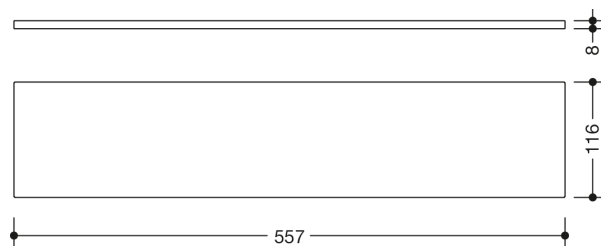

Similar picture

Dimensions in mm

Properties

Range 477 Glass glass shelf

- plate glass made of clear glass for insertion into the holder 477.03.500 or 477.03.510
- with polished edges
- 557 mm wide, 8 mm thick and 116 mm deep