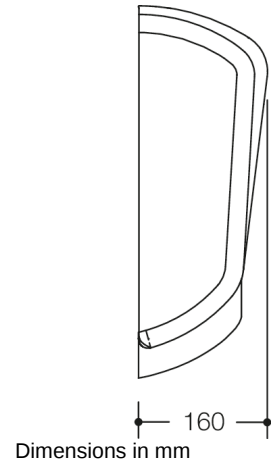

Similar picture

Properties

Range 477 Paper towel dispenser

- rectangular container with edged access opening
- for standard paper towels, holds approx. 450 towels
- user-friendly dispenser opening
- easy to fill and lockable
- for wall mounting
- 310 mm wide, 459 mm high, 160 mm deep
- container made of high-quality white-translucent synthetic material
- dispenser opening edges with high-quality matt polyamide in HEWI colours 99 (pure white), 98 (signal white), 97 (light grey), 95 (stone grey) and 92 (anthracite grey)