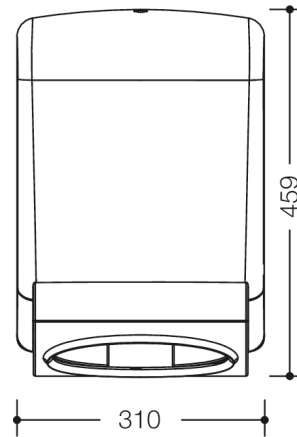

Similar picture

Properties

Range 477 Paper towel dispenser

- rectangular container with edged access opening
- for standard paper towels, holds approx. 450 towels
- user-friendly dispenser opening
- easy to fill and lockable
- for wall mounting
- 310 mm wide, 459 mm high, 160 mm deep
- container made of high-quality white-translucent synthetic material
- dispenser opening edges with high-quality matt polyamide in HEWI colours 99 (pure white), 98 (signal white), 97 (light grey), 95 (stone grey) and 92 (anthracite grey)