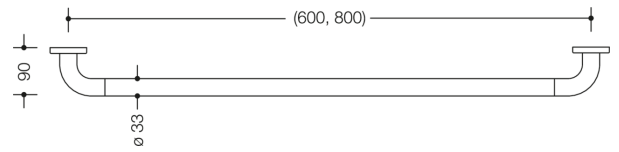

Similar picture

Dimensions in mm

Properties

Range 477 Bath towel rail

- rail with right-angled ends and fixing roses
- for hanging up bath towels and pieces of clothing
- for wall mounting with roses
- with corrosion-resistant steel insert
- 600 mm wide (centre-to-centre), 90 mm deep and 33 mm in diameter, 70 mm rose diameter
- made of high-quality polyamide in HEWI colour 98 (signal white), with active antimicrobial microsilver