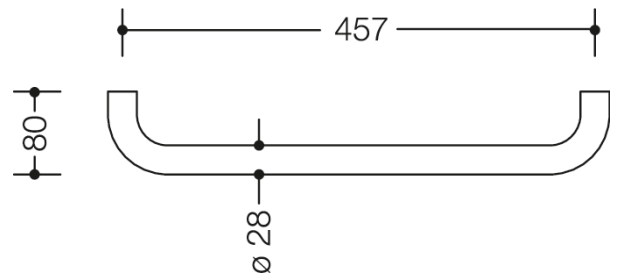

Similar picture

Dimensions in mm

Properties

Range 477 Bath towel rail

- rail with right-angled ends without fixing roses
- for hanging up bath towels and pieces of clothing
- for wall mounting
- 457 mm wide (centre-to-centre), 80 mm deep, 28 mm in diameter
- made of high-quality polyamide according to HEWI colour chart