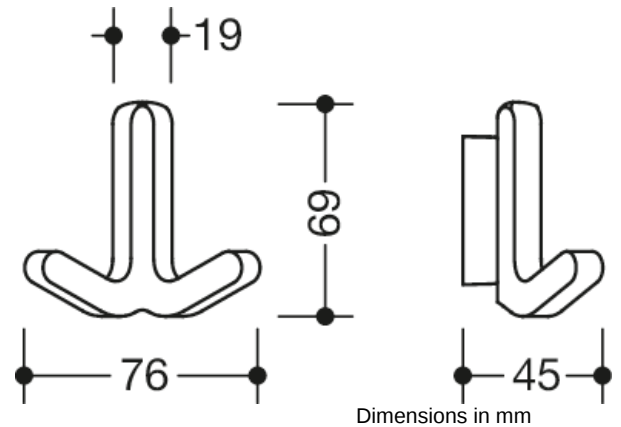

Similar picture

Properties

Range 477 double hook in new design

- for hanging up garments and other utensils
- Rounded edges
- W: 76 mm, H: 69 mm, D: 45 mm
- Made of high-gloss polyamide in the selected HEWI colours 99; 97; 95; 92; 90; 18; 33; 74; 55; 50 (HEWI colour chart)
- Concealed fixing

Colours / Surfaces

	99 (pure white)
	97 (light grey)
	95 (stone grey)
	92 (anthracite grey)

	90 (jet black)
	74 (apple green)
	55 (aqua blue)
	50 (steel blue)

	33 (ruby red)
	18 (mustard yellow)