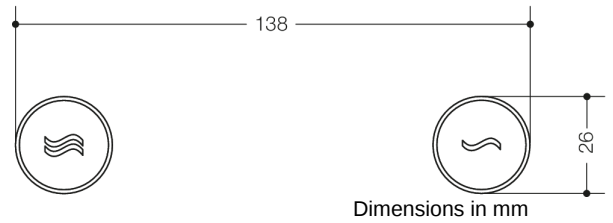

Similar picture

Properties

S 50 WC flushing mechanism symbol

- Spare part consisting of pictograms made of special PVC film in dark grey
- Resistant to proprietary cleaning products
- For attaching to acrylic glass surfaces