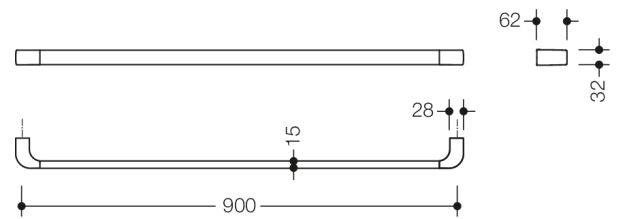

Similar picture

Dimensions in mm

Properties

System 800 Bath towel rail

- lean and functional with a harmonious, timeless design
- for wall mounting
- centre-to-centre 900 mm, 62 mm deep
- made of metal, high-quality chrome-plated
- including non-corrosive HEWI fixing material