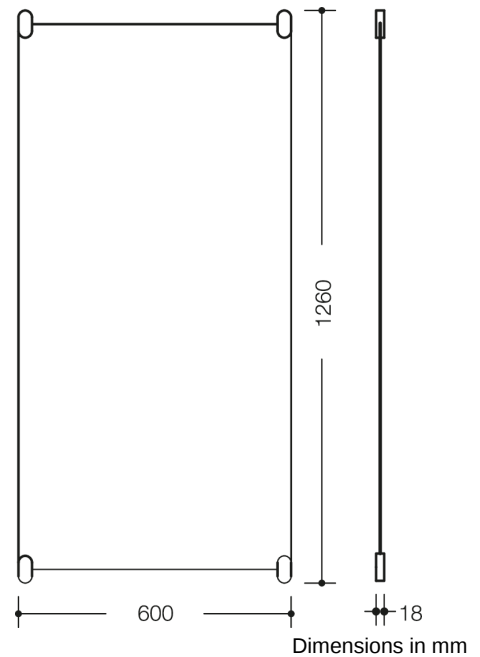

Similar picture

Properties

Range 801 Plate glass mirror

- rectangular plate glass mirror with polished edges
- is held in place on the wall with four flat mirror clips
- copper-plated back and protected by double paint coating
- 600 mm wide, 1200 mm high and 6 mm thick
- inclusive mirror clips 1260 mm high
- mirror clips 30 mm wide, 60 mm high and 18 mm deep
- mirror made of plate glass, mirror clips made of high-quality matt polyamide in HEWI colours 99 (pure white), 98 (signal white), 97 (light grey), 95 (stone grey) and 92 (anthracite grey)
- fulfils the DIN 18040, ÖNORM B1600/1601 and SIA 500 requirements

Awards

Colours / Surfaces

	99 (pure white)
	98 (signal white)
	97 (light grey)
	95 (stone grey)

	92 (anthracite grey)
---	----------------------