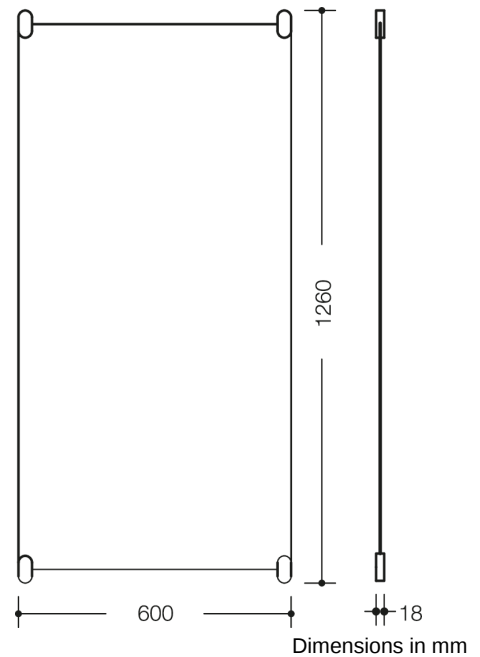

Similar picture

#### Range 801 Plate glass mirror

- rectangular plate glass mirror with polished edges
- is held in place on the wall with four flat mirror clips
- copper-plated back and protected by double paint coating
- 600 mm wide, 1200 mm high and 6 mm thick
- inclusive mirror clips 1260 mm high
- mirror clips 30 mm wide, 60 mm high and 18 mm deep
- mirror made of plate glass, mirror clips made of high-quality polyamide according to HEWI colour chart
- fulfils the DIN 18040, ÖNORM B1600/1601 and SIA 500 requirements

### Colours / Surfaces

 24 (orange)	 55 (aqua blue)	 84 (umber)	 95 (stone grey)
 33 (ruby red)	 72 (may green)	 86 (sand)	 97 (light grey)
 36 (coral)	 74 (apple green)	 90 (jet black)	 98 (signal white)
 50 (steel blue)	 18 (mustard yellow)	 92 (anthracite grey)	 99 (pure white)