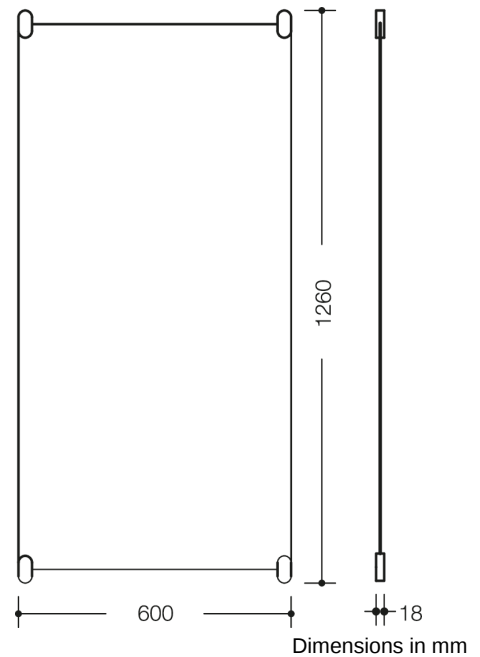

Similar picture

Properties

Range 801 Plate glass mirror

- rectangular plate glass mirror with polished edges
- is held in place on the wall with four flat mirror clips
- copper-plated back and protected by double paint coating
- 600 mm wide, 1200 mm high and 6 mm thick
- inclusive mirror clips 1260 mm high
- mirror clips 30 mm wide, 60 mm high and 18 mm deep
- mirror made of plate glass, mirror clips made of high-quality polyamide according to HEWI colour chart
- fulfils the DIN 18040, ÖNORM B1600/1601 and SIA 500 requirements